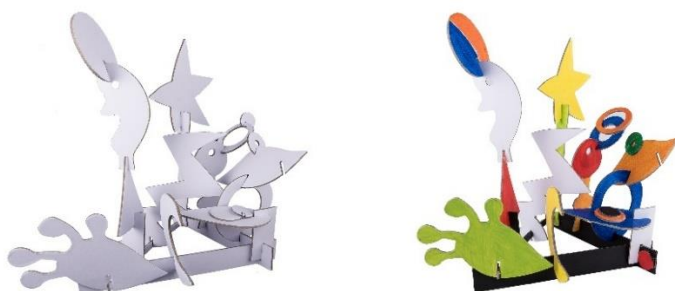

Our children are artists !

New collection :

Cardboard sheets (L40 x W 35 x Th 0.30cm) are pre-cut in various and varied shapes, representative of those used by the chosen artist.

The shapes have notches allowing them to be easily linked together following his inspiration. Also included are basic shapes that will serve as a base for the future finished sculpture.

From a plate, each one can imagine, create and then paint his own sculpture following his imagination.

« The destructured face » in the manner of Picasso.

« Fiesta » in the Keith Haring way...

« Swing » in the Miro way...

« Rêverie végétale » in the Matisse way

Gribouill'Art, a manufacturer who thinks big for the little ones

Idea and design Catherine Leroy

Made in France