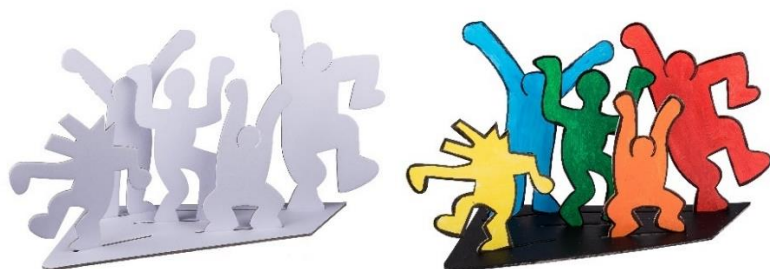

Our children are artists !

New collection :

Cardboard sheets (L40 x W 35 x Th 0.30cm) are pre-cut in various and varied shapes, representative of those used by the chosen artist.

The shapes have notches allowing them to be easily linked together following his inspiration. Also included are basic shapes that will serve as a base for the future finished sculpture.

From a plate, each one can imagine, create and then paint his own sculpture following his imagination.

« The destructured face » in the manner of Picasso.

« Fiesta » in the Keith Haring way...

« Swing » in the Miro way...

« Rêverie végétale » in the Matisse way

Gribouill'Art, a manufacturer who thinks big for the little ones

Idea and design Catherine Leroy

Made in France